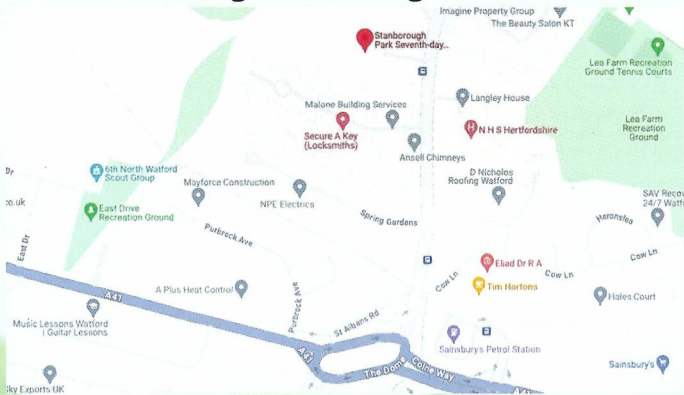

Sunday Afternoon Teatime Concert:

23rd June at 3pm.

My Favourite Hymn:

13th July at 7.30pm. Sing your favourite hymn with the church orchestra.

Visit us

**Stanborough Park Church &
The Stanborough Centre,
609 St. Albans Road,
Garston, Watford, WD25 9JL**
www.stanboroughchurch.org